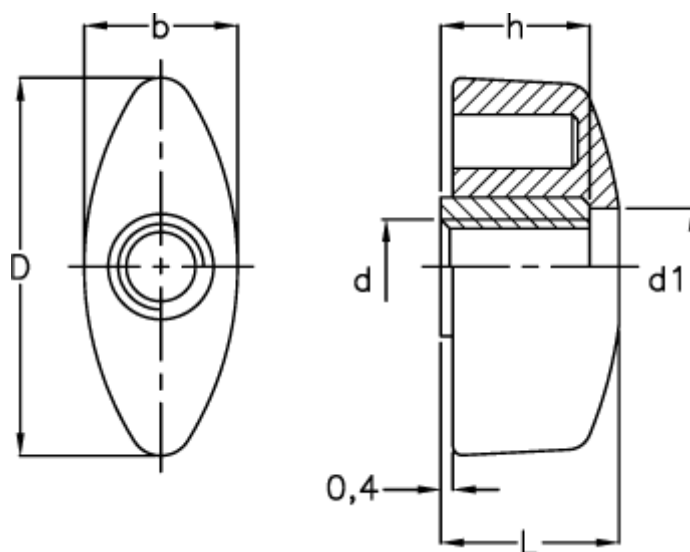

Article number: 2302008458

Description: E+G Wing knobs  
CT.476/40 FP-M8

## Measures

b = 15.5

d = 40

d1 = 9

d 6H = M8

h = 14

L = 17